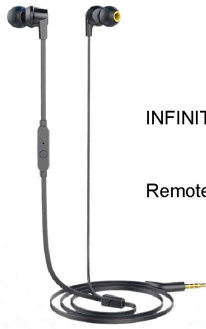

INFINITY WYND 300

INFINITY Deep Bass Sound

Remote with Microphone

MRP 699/-

## In-Ear Wired Headphones

SKU: Infinity Wynd 300

Categories: [Headphones / Headsets / Ear Buds](#)

TRANZ 710

- 72 Hour Playtime
- Dual Equaliser
- Bluetooth 5.0
- Soft Cushioned Earcups
- Quick Charge
- Lightweight and Flat Foldable
- Voice Assistant