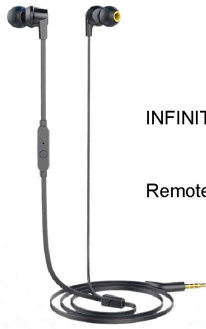

INFINITY WYND 300

INFINITY Deep Bass Sound

Remote with Microphone

MRP 699/-

Infinity Wynd 300 Headset

In-Ear Wired Headphones

SKU: Infinity Wynd 300

Categories: [Headphones / Headsets / Ear Buds](#)

TRANZ 710

- 72 Hour Playtime
- Dual Equaliser
- Bluetooth 5.0
- Soft Cushioned Earcups
- Quick Charge
- Lightweight and Flat Foldable
- Voice Assistant

MRP 4499/-

Infinity Tranz 710 Bluetooth Headphone

SKU: INFINITY TRANZ 710

Categories: [Apparel & Accessories](#)

INFINITY GLIDE 501

- Bluetooth Connectivity
- Advanced Dynamic Wide 32 mm Driver
- Dual Equaliser
- Dual Bass Sound
- Handsfree Calling
- Comfort Cushions
- Quick Charging
- Lightweight and Flat Foldable
- Google Now/Siri Access

MRP 3999/-

SKU: Infinity Glide N200

Categories: [Headphones / Headsets / Ear Buds](#)

INFINITY CLUBZ MINI

Infinity Clubz Mini Speaker

- Deep Bass Sound
- Dual Equaliser
- Lightweight and Pocket-Sized
- 5 Hours Playtime
- Exceptional Durability
- Voice Assistant Integration
- Speakerphone Enabled