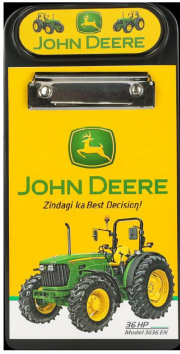

CLIP BOARD
GSDV313

CLIP BOARD

Product Area (in mm): 278 X 139 Printing Area (in mm): 219 x 133, 111 x 39 Approx Weight: 125 - 130 gms Printing: Single Side Printing Packaging: Poly Packing Delivery Timeline : 20 Working Days from the date of order confirmation.