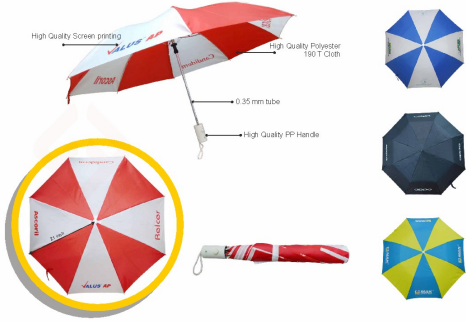

2 FOLD UMBRELLA
21 INCHES
GSUL-01

2 FOLD UMBRELLA 21 INCHES

Customized Promotional Umbrella 2 Fold Umbrella 21 Inches Delivery Timeline: 30 Working Days from the date of Order Confirmation. MOQ ; 300 PCS

SKU: GSUL01

Categories: [By Categories](#), [PROMOTIONAL PRODUCTS](#)

Company logo's are used solely for the purpose of representation.