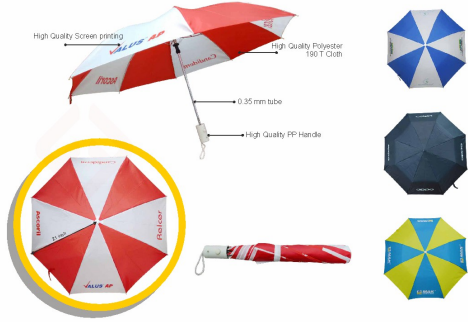

2 FOLD UMBRELLA
21 INCHES
GSUL-01

2 FOLD UMBRELLA 21 INCHES

Customized Promotional Umbrella 2 Fold Umbrella 21 Inches Delivery Timeline: 30 Working Days from the date of Order Confirmation. MOQ ; 300 PCS

SKU: GSUL01

Categories: [By Categories](#), [PROMOTIONAL PRODUCTS](#)

Company logo's are used solely for the purpose of representation.