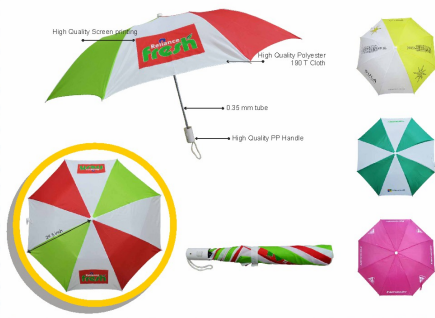

2 FOLD UMBRELLA  
24.5 INCHES  
GSUL-02

Company logo's are used solely for the purpose of representation.

# 2-FOLD UMBRELLA 24.5 INCHES

Customized Promotional Umbrella 2-Fold Umbrella 24.5 Inches  
Delivery Timeline: 30 Working Days from the date of Order  
Confirmation. MOQ : 300 PCS

**SKU:** GSUL02

**Categories:** [PROMOTIONAL PRODUCTS](#)