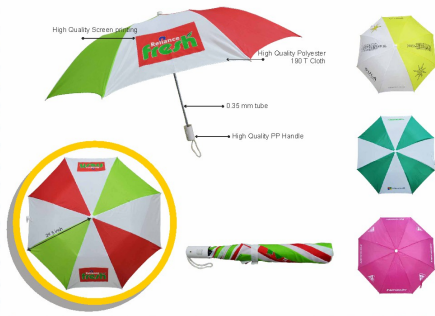

2 FOLD UMBRELLA
24.5 INCHES
GSUL-02

Company logo's are used solely for the purpose of representation.

2-FOLD UMBRELLA 24.5 INCHES

Customized Promotional Umbrella 2-Fold Umbrella 24.5 Inches
Delivery Timeline: 30 Working Days from the date of Order
Confirmation. MOQ : 300 PCS