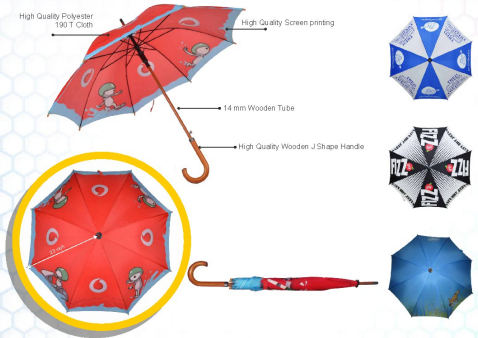

WOODEN HANDLE UMBRELLA
23 INCHES
GSUL-03

Company logo's are used solely for the purpose of representation.

WOODEN UMBRELLA 23 INCHES

Customized Promotional Umbrella Wooden umbrella 23 Inches
Delivery Timeline: 30 Working Days from the date of Order
Confirmation. MOQ: 300 PCS