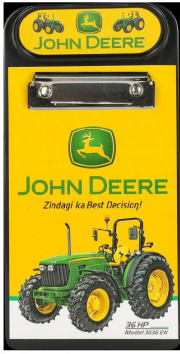

CLIP BOARD  
GSDV313

## CLIP BOARD

Product Area (in mm): 278 X 139 Printing Area (in mm): 219 x 133, 111 x 39 Approx Weight: 125 - 130 gms Printing: Single Side Printing Packaging: Poly Packing Delivery Timeline : 20 Working Days from the date of order confirmation.