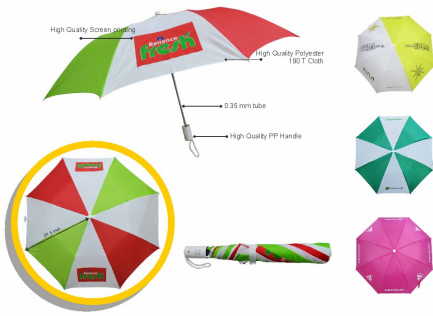

2 FOLD UMBRELLA
24.5 INCHES
GSUL-02

Company logo's are used solely for the purpose of representation.

2-FOLD UMBRELLA 24.5 INCHES

Customized Promotional Umbrella 2-Fold Umbrella 24.5 Inches
Delivery Timeline: 30 Working Days from the date of Order Confirmation. MOQ : 300 PCS